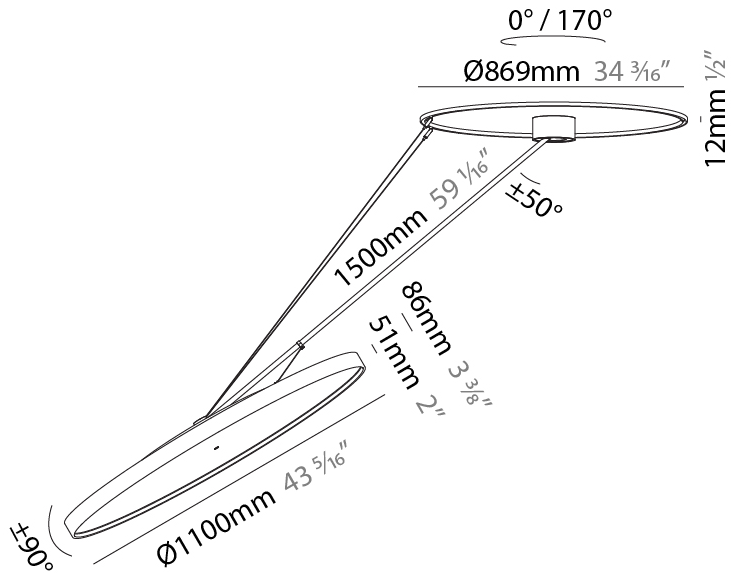

GENERAL

Series: Sign Diva Dancer
Subseries: Sign Diva Dancer Korona
Partner: Prolicht
Division: Architectural
Installation: Suspension
Product Type: Pendant
Mounting Location: Ceiling
Light Distribution: Adjustable

PHYSICAL

Shape: Round
Diameter (mm): 1100
Diameter (in): 43 ⁵/₁₆"
Height (mm): 1620
Height (in): 63 ³/₄"
Weight (kg): 15.5
Weight (lbs): 34.1
Diffuser: PMMA - Opal / Micro-Prism / Sparkling Secret / Vintage Industrial
Fixture Finish: SSR / BKV / CWI / CRY / HAB / UFT / ITA / RUA / FTG / MYG / LOD / PUS / FRO / FUP / KIA / POP / BLS / SPG / MEY / GOH / CHC / COM / ABZ / JAG / OBR / MOS / ROR
Fixture Material: PMMA / Extruded Aluminum / Steel

ELECTRICAL

Lamp Type: LED (Zhaga Standard)
Input Wattage (W): 169.4
Total Output Wattage (W): 135
Dimming: Tri-Mode (Non-Dimming and Phase Dimming (120Vac only) and 0-10V Dimming)
Driver Included: Yes
Driver Location: Integrated
Driver Type: Constant Current - Universal
Driver Class: Class 2
Input Voltage (V): 120 - 277
Constant Current (MA): 600

LED

Color Temperature (°K): 2700 / 3000 / 4000
Max. Delivered Lumen (lm): 19520 / 19933 / 20340
CRI: >90 CRI
Lamp Life (hrs): 50000

OPTICAL

Adjustability: Rotational Canopy 170°; Tilting Canopy ±50°; Tilting Head ±90°

RATINGS AND CERTIFICATIONS

Certified By: Certified for North American Standards
IP rating: IP20