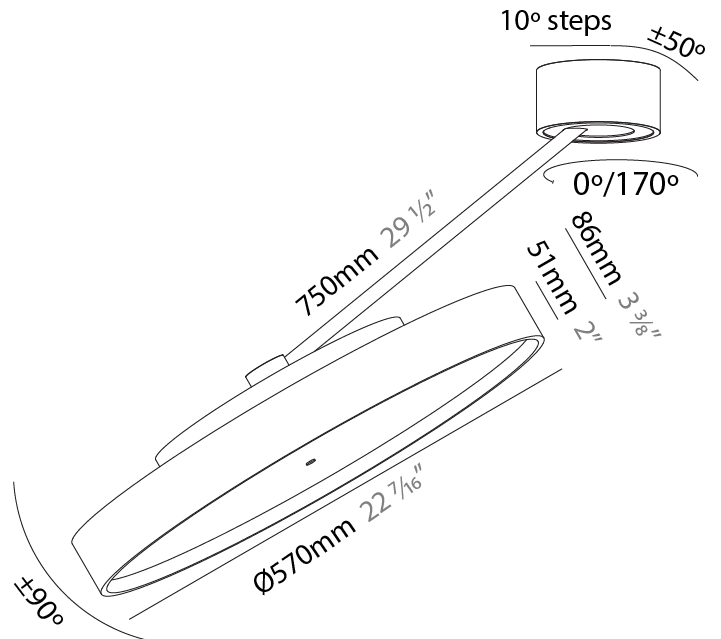

GENERAL

Series: Sign Diva Dancer
Subseries: Sign Diva Dancer Korona
Partner: Prolicht
Division: Architectural
Installation: Suspension
Product Type: Pendant
Mounting Location: Ceiling
Light Distribution: Adjustable

PHYSICAL

Shape: Round
Diameter (mm): 570
Diameter (in): 22 7/16
Height (mm): 870
Depth (mm): 86
Height (in): 34 1/4
Depth (in): 3 3/8
Weight (kg): 5
Weight (lbs): 11.023

Diffuser: PMMA - Opal / Micro-Prism / Sparkling Secret / Vintage Industrial

Fixture Finish: SSR / BKV / CWI / CRY / HAB / UFT / ITA / RUA / FTG / MYG / LOD / PUS / FRO / FUP / KIA / POP / BLS / SPG / MEY / GOH / CHC / COM / ABZ / JAG / OBR / MOS / ROR

Fixture Material: PMMA / Extruded Aluminum / Steel

ELECTRICAL

Lamp Type: LED (Zhaga Standard)
Input Wattage (W): 52.8
Total Output Wattage (W): 47.52
Dimming: Tri-Mode (Non-Dimming and Phase Dimming (120Vac only) and 0-10V Dimming)
Driver Included: Yes
Driver Location: Integrated
Driver Type: Constant Current - Universal
Driver Class: Class 2
Input Voltage (V): 120 - 277
Constant Current (MA): 350

LED

Color Temperature (*K): 2700 / 3000 / 3500 / 4000
Max. Delivered Lumen (lm): 5060 / 6320 / 6448 / 6580
CRI: >90 CRI
Lamp Life (hrs): 50000

OPTICAL

Adjustability: Rotational Canopy 170°; Tilting Canopy ±50°; Tilting Head ±90°

RATINGS AND CERTIFICATIONS

Certified By: Certified for North American Standards
IP rating: IP20